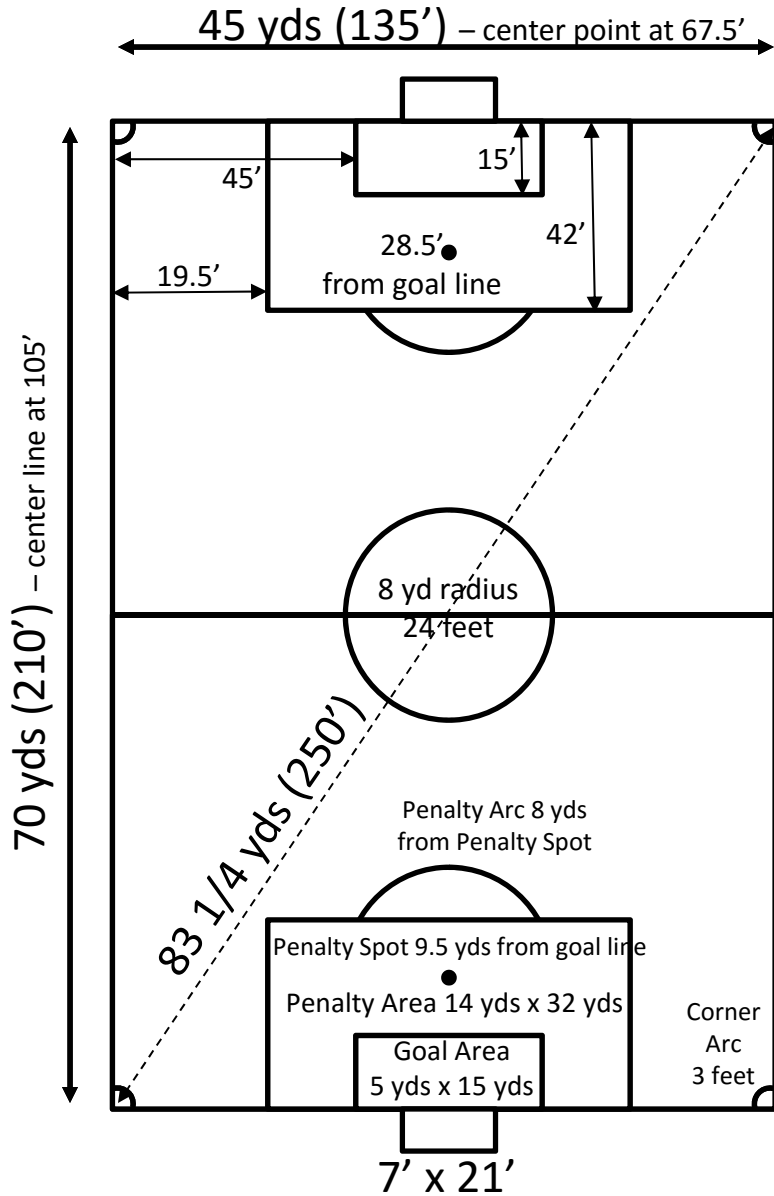

**Big Island HYSA Soccer Field**  
**Diagrams for U8 and U10**

# Big Island HYSA Soccer Field Diagram for U12 and U14+

U12 field (9 v 9)

U14+ field (11 v 11)

Yellow Lines for Dual U12 Fields on a Large 11 v 11 Field