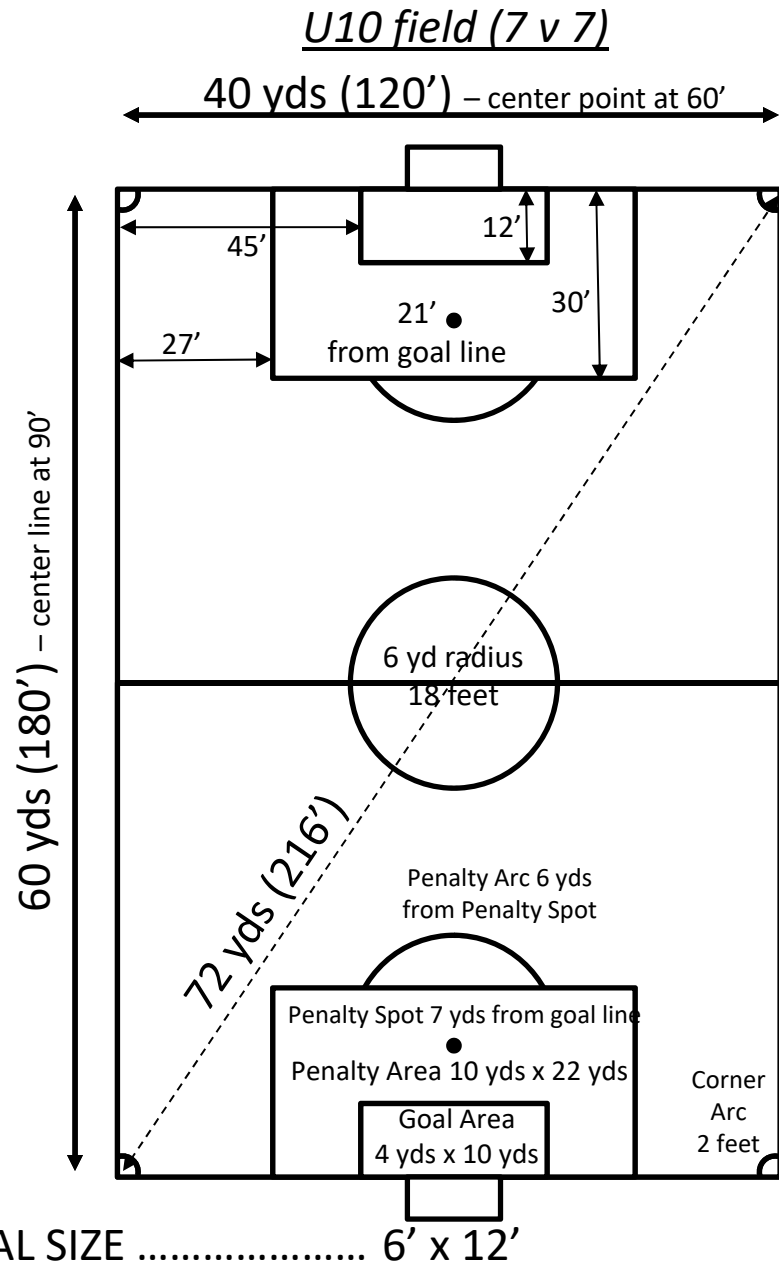

**Big Island HYSA Soccer Field**  
**Diagrams for U8 and U10**

# Big Island HYSA Soccer Field Diagram for U12 and U14+

U12 field (9 v 9)

U14+ field (11 v 11)

Yellow Lines for Dual U12 Fields on a Large 11 v 11 Field