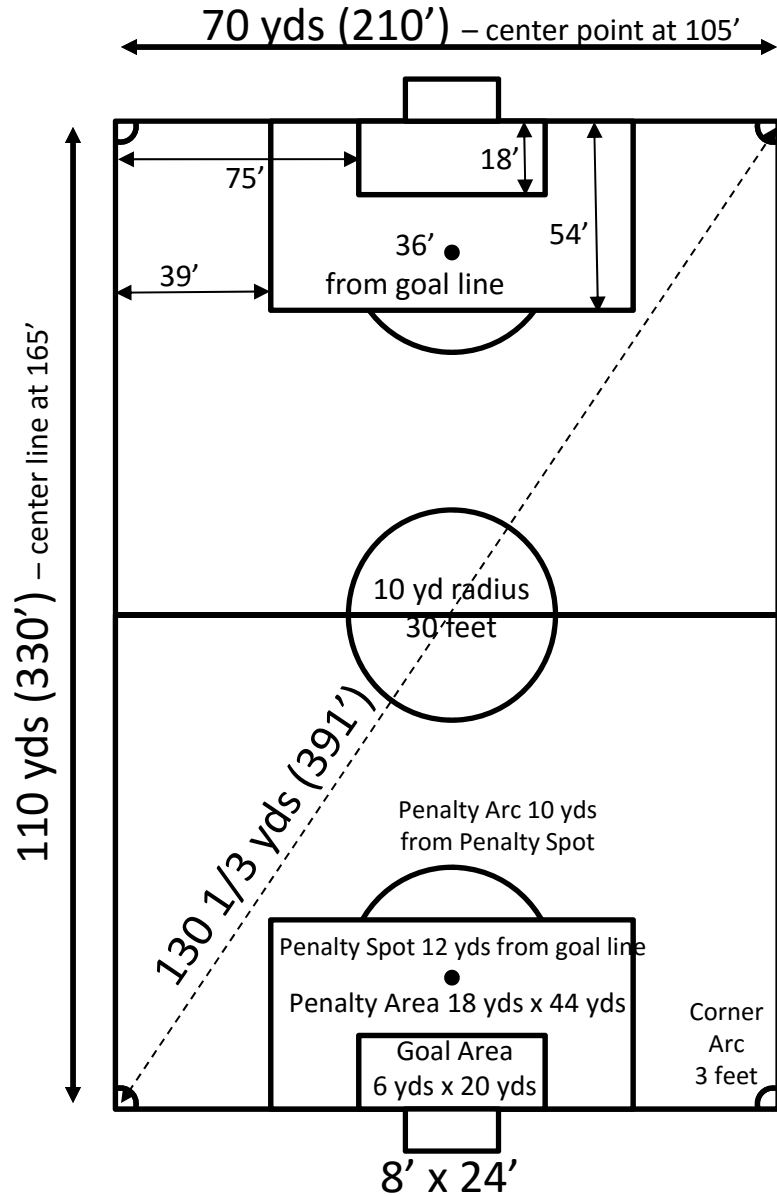

**Big Island HYSA Soccer Field**  
**Diagrams for U8 and U10**

# Big Island HYSA Soccer Field Diagram for U12 and U14+

U12 field (9 v 9)

U14+ field (11 v 11)

Yellow Lines for Dual U12 Fields on a Large 11 v 11 Field